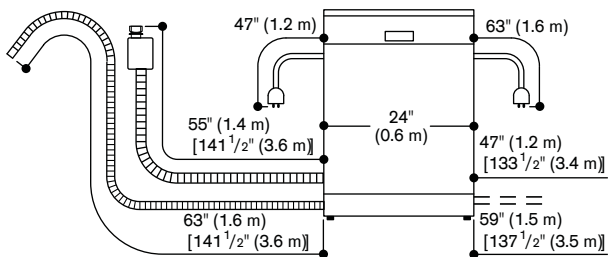

Rating

Total rating: 1.3 kW.

Total Amps: 12 A.

120 V / 60 Hz

Connecting cable 47 1/4" with plug.

Euro Tub dishwasher DF 480F with flexible hinge

Toe kick height

- 3 3/16" - 6 5/16" for a height of 32 3/16"
- 5 7/8" - 8 1 1/16" for a height of 34 1/8"

Tall Tub dishwasher DF 481F with flexible hinge

Toe kick height

- 3 3/16" - 6 5/16" for a height of 34 1/8"
- 5 7/8" - 8 1 1/16" for a height of 36 1/2"

Connection dimensions for 24" wide dishwasher

[] values with extension kit