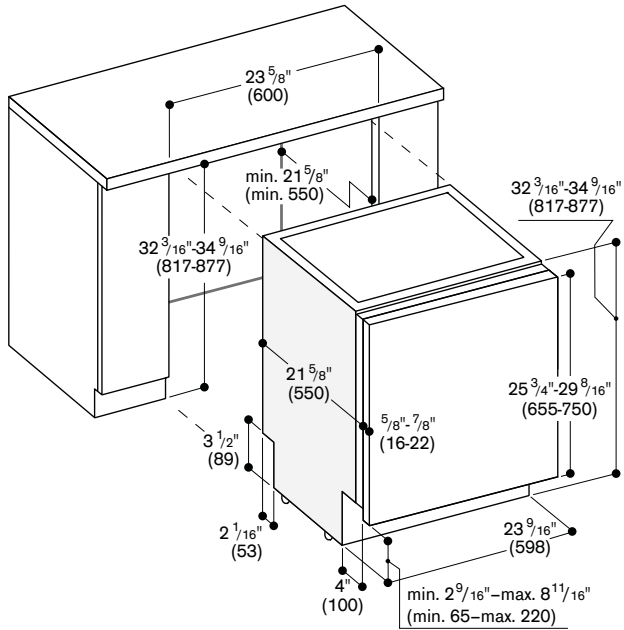

Rating

Total rating: 1.3 kW.

Total Amps: 12 A.

120 V / 60 Hz

Connecting cable 47 1/4" with plug.

Euro Tub dishwasher DF 480F with flexible hinge

Toe kick height

- 3 3/16" - 6 5/16" for a height of 32 3/16"
- 5 7/8" - 8 1 1/16" for a height of 34 1/8"

Tall Tub dishwasher DF 481F with flexible hinge

Toe kick height

- 3 3/16" - 6 5/16" for a height of 34 1/8"
- 5 7/8" - 8 1 1/16" for a height of 36 1/2"

Connection dimensions for 24" wide dishwasher

[] values with extension kit