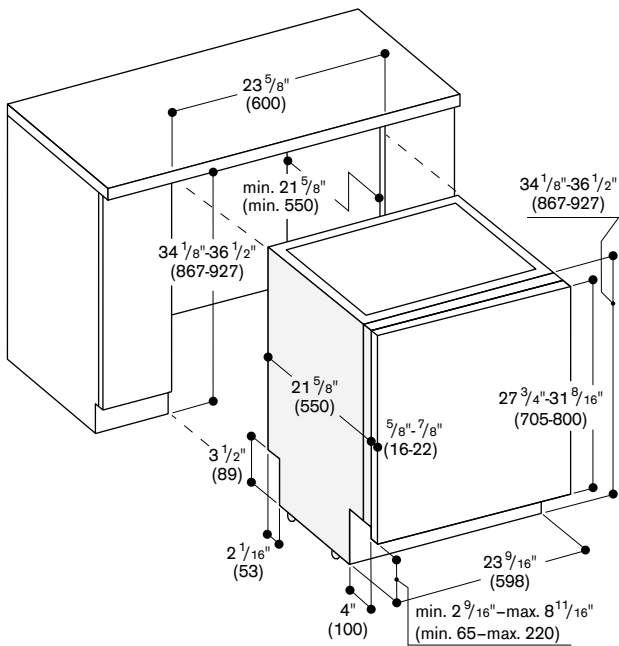

Rating

Total rating: 1.3 kW.

Total Amps: 12 A.

120 V / 60 Hz

Connecting cable 47 1/4" with plug.

Euro Tub dishwasher DF 480F with flexible hinge

Toe kick height

- 3 3/16" - 6 5/16" for a height of 32 3/16"
- 5 7/8" - 8 1 1/16" for a height of 34 1/8"

Tall Tub dishwasher DF 481F with flexible hinge

Toe kick height

- 3 3/16" - 6 5/16" for a height of 34 1/8"
- 5 7/8" - 8 1 1/16" for a height of 36 1/2"

Connection dimensions for 24" wide dishwasher

[] values with extension kit